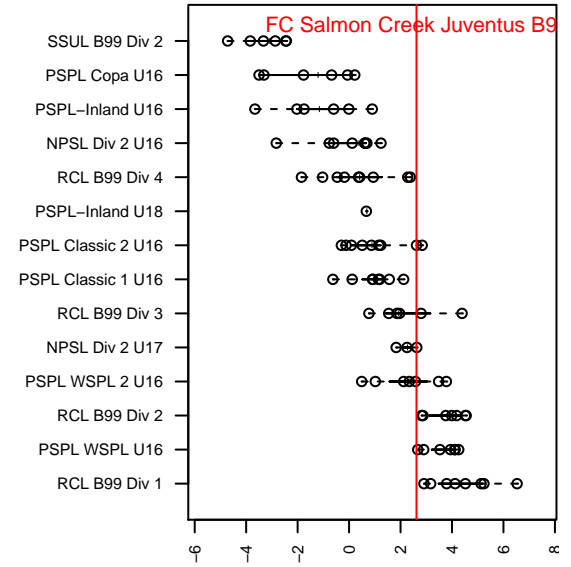

FC Salmon Creek Juventus B99

Futbol Club Salmon Creek
 Salmon Creek, WA
 B99 total strength=1512
 attack=12.6 defense=11.02
 fall league = PSPL Classic 2 U16

alt names used:
 FCSC B99 Juventus
 FCSC Juventus
 FC SALMON CREEK JUVENTUS ()

Venues played:
 2015 Mt Hood Challenge U16
 2015 PSPL Classic 2 U16
 2015 WA Cup HS Silver U16

FC Salmon Creek Juventus B99
 Dots are actual minus expected GF (blue circles) and GA (red triangles).
 Blue line is smoothed change in attack strength. Red is smoothed change in defense strength.

**attack and defense variance (black dot)
relative to other teams
and top 10 in region**

**attack and defense rating
relative to others at age
and all opponents in last 13 months**

Performance relative to 13 month average